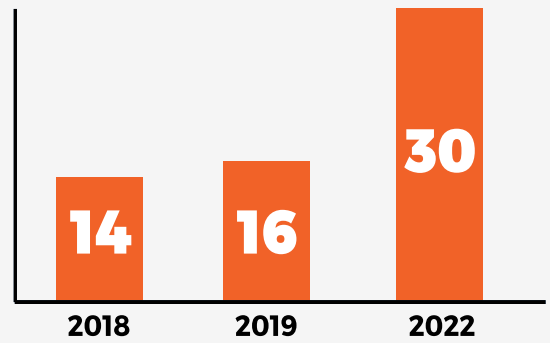

STAAR RESULTS / CAMPUS RATINGS

A

David L. Walker Elementary
Deer Creek Elementary
J.A. Hargrave Elementary
June W. Davis Elementary
Oakmont Elementary

B

Bess Race Elementary
Dallas Park Elementary
Jackie Carden Elementary
Mary Harris Elementary
Meadowcreek Elementary
Parkway Elementary

C

S.H. Crowley Elementary
Sidney H. Poynter Elementary
Sue Crouch Elementary
Sycamore Elementary
Crowley High
North Crowley High

Crowley Middle
H.F. Stevens Middle
Richard Allie Middle
Summer Creek Middle