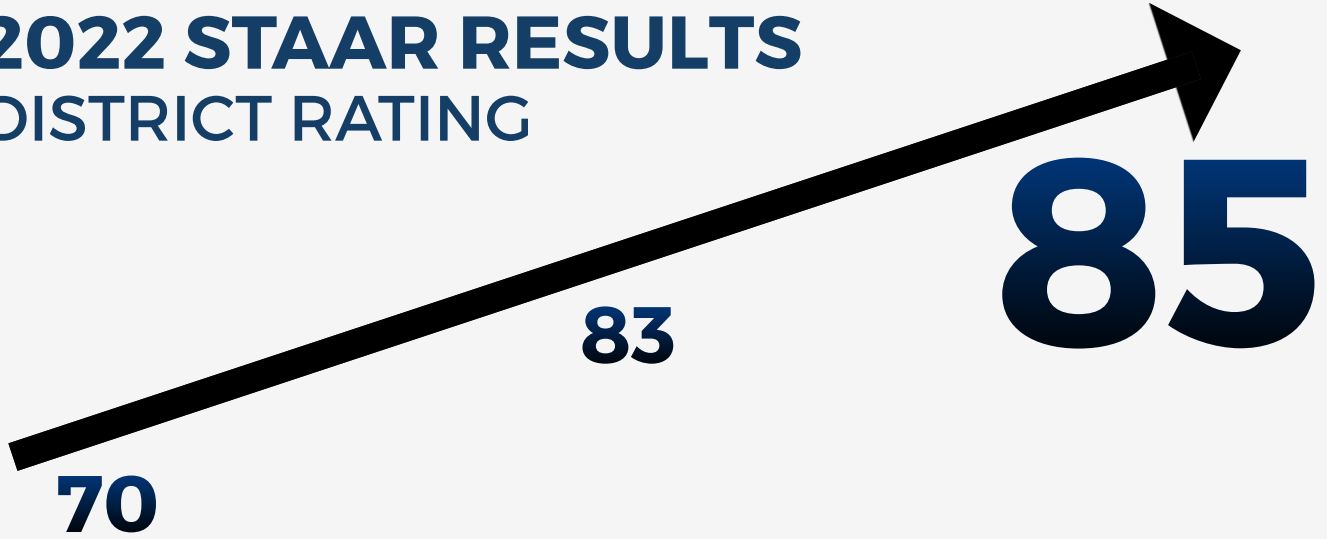

2022 STAAR RESULTS DISTRICT RATING

2018 ▶ C

2019 ▶ B

2022 ▶ B

**No ratings issued in 2020 and 2021 due to COVID-19 pandemic*

100%

ALL SCHOOLS MEET OR EXCEED STATE STANDARDS

30 DISTINCTIONS